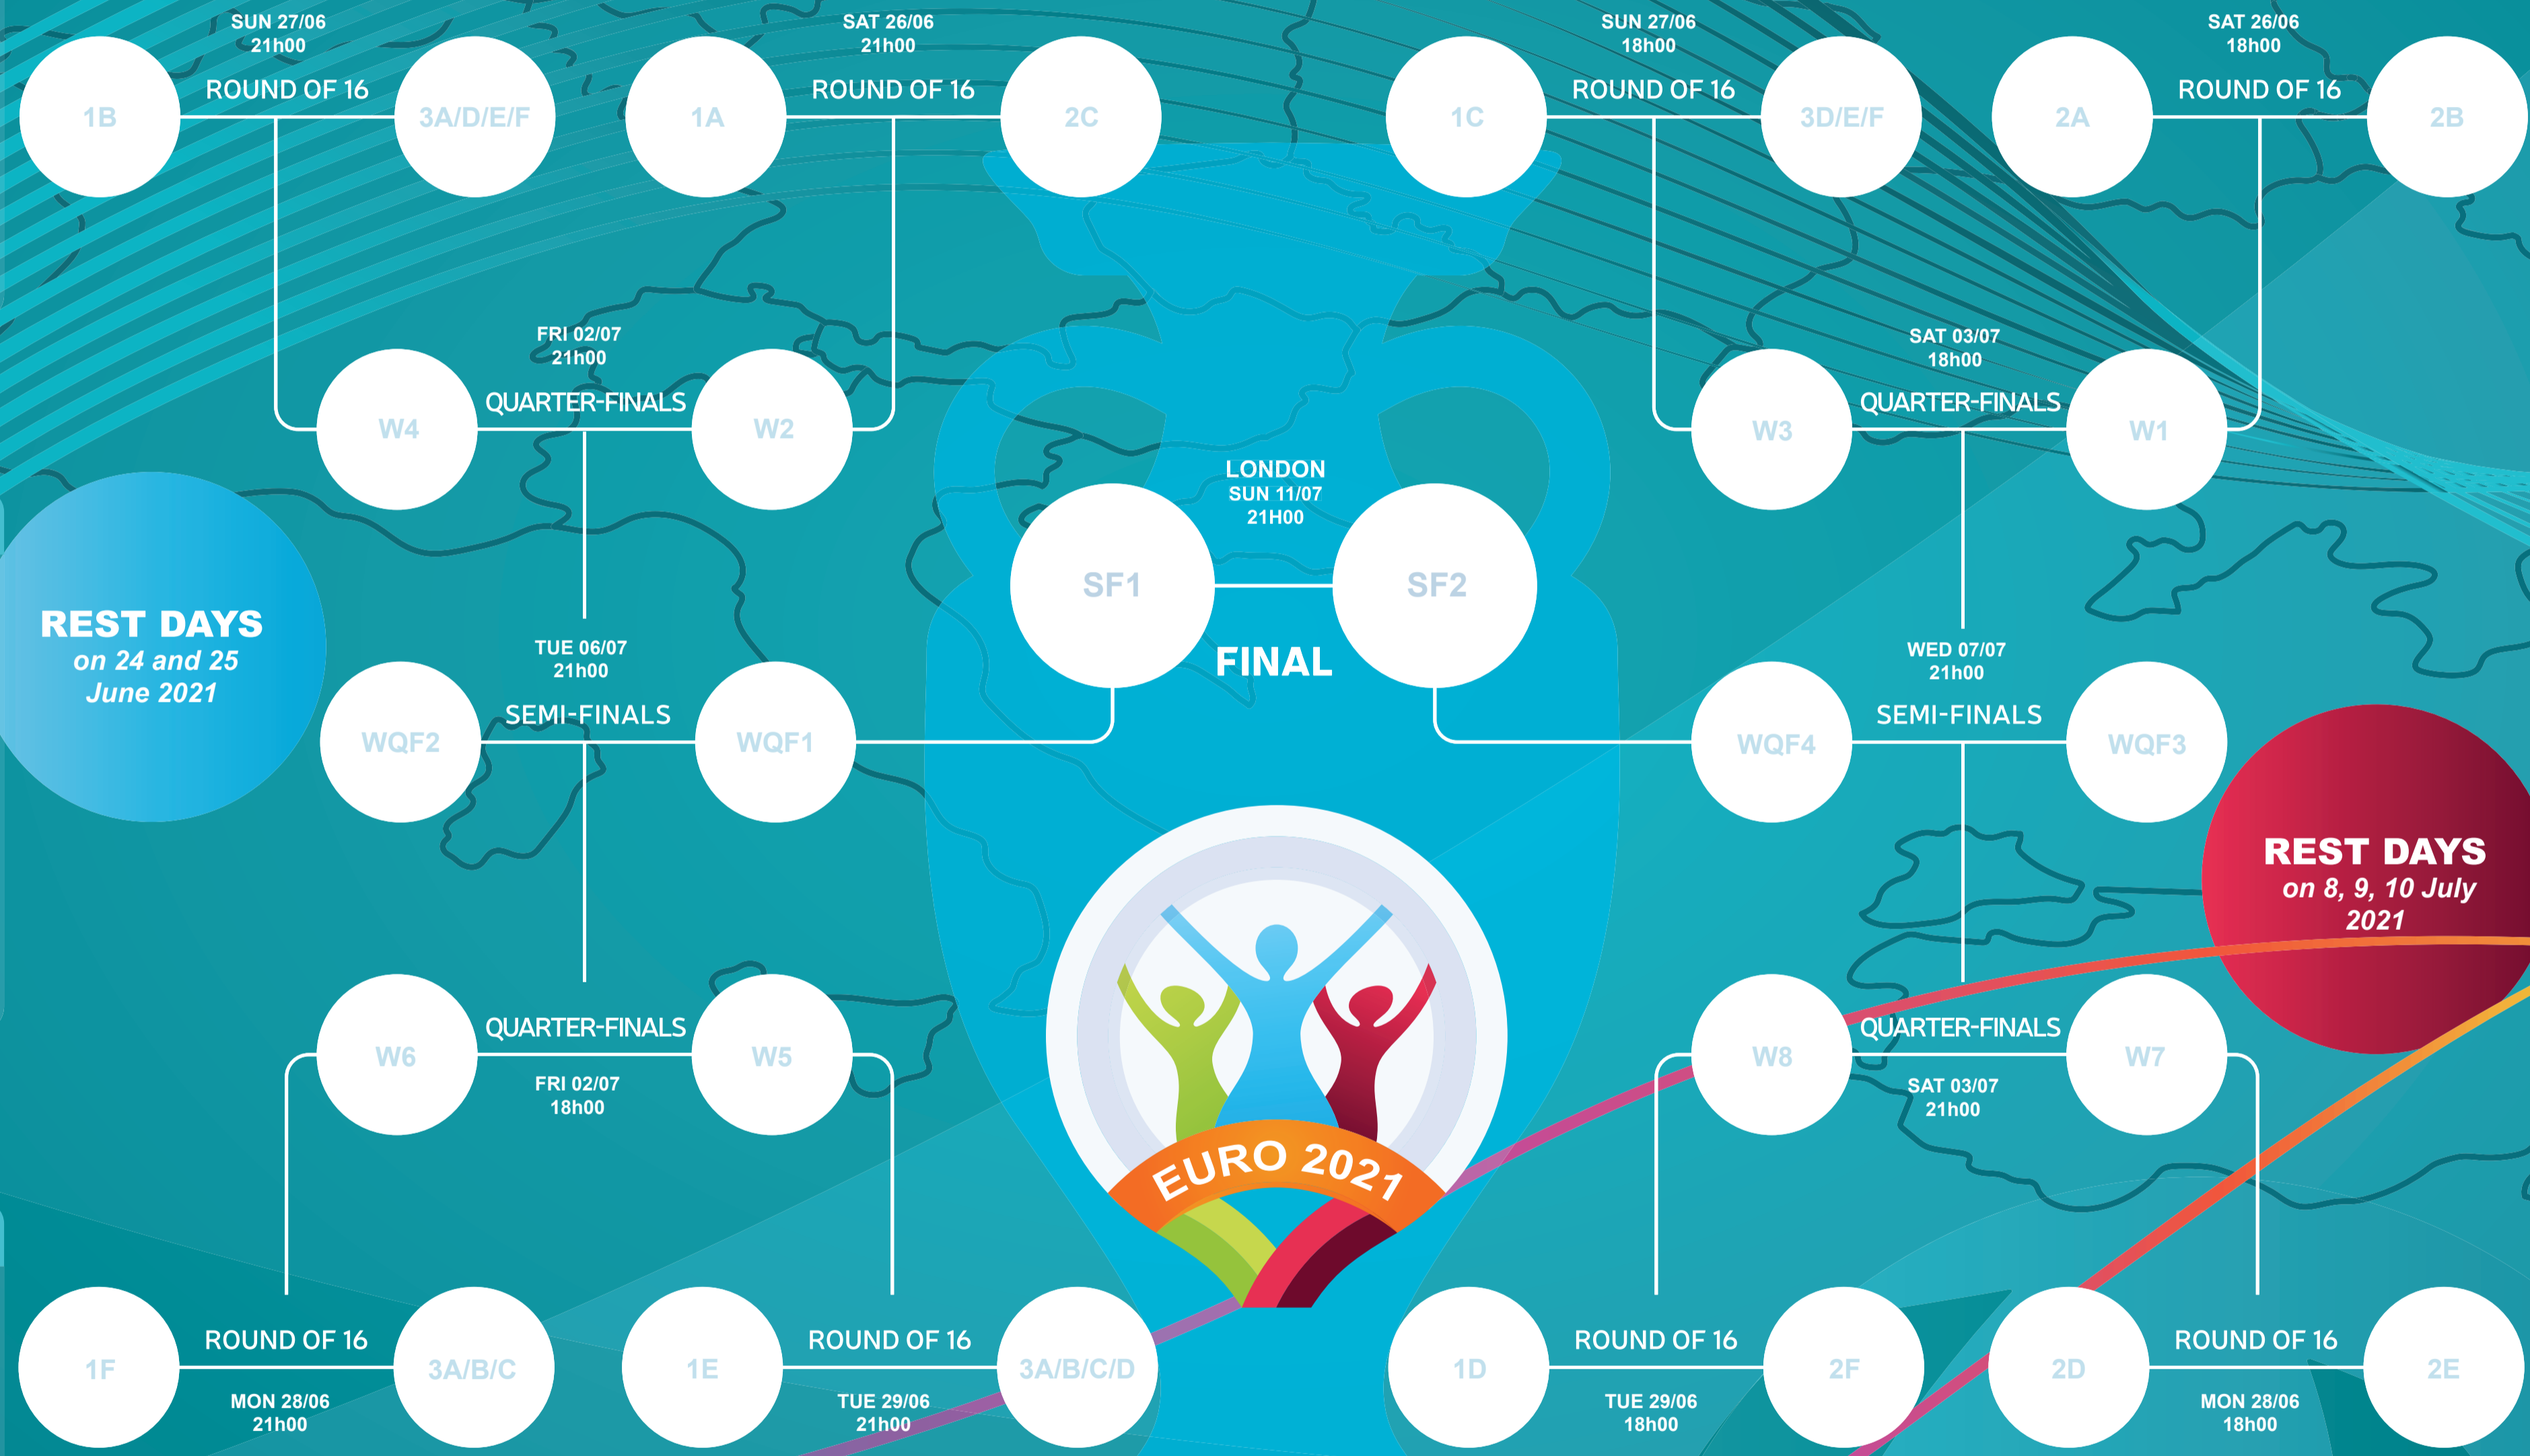

### GROUP D

ENGLAND	SUN 13/06 15h00	CROATIA
SCOTLAND	MON 14/06 15h00	CZECH REP.
CROATIA	FRI 18/06 18h00	CZECH REP.
ENGLAND	FRI 18/06 21h00	SCOTLAND
CROATIA	TUE 22/06 21h00	SCOTLAND
CZECH REP.	TUE 22/06 21h00	ENGLAND

### GROUP E

SPAIN	MON 14/06 21h00	SWEDEN
POLAND	MON 14/06 18h00	SLOVAKIA
SWEDEN	FRI 18/06 15h00	SLOVAKIA
SPAIN	SAT 19/06 21h00	POLAND
SLOVAKIA	WED 23/06 18h00	SPAIN
SWEDEN	WED 23/06 18h00	POLAND

### GROUP C

NETHERLANDS	SUN 13/06 21h00	UKRAINE
AUSTRIA	SUN 13/06 18h00	N.MACEDONIA
NETHERLANDS	THU 17/06 21h00	AUSTRIA
UKRAINE	THU 17/06 15h00	N.MACEDONIA
N.MACEDONIA	MON 21/06 18h00	NETHERLANDS
UKRAINE	MON 21/06 18h00	AUSTRIA

### GROUP F

HUNGARY	TUES 15/06 18h00	PORTUGAL
FRANCE	TUE 15/06 21h00	GERMANY
HUNGARY	SAT 19/06 15h00	FRANCE
PORTUGAL	SAT 19/06 18h00	GERMANY
PORTUGAL	WED 23/06 21h00	FRANCE
GERMANY	WED 23/06 21h00	HUNGARY